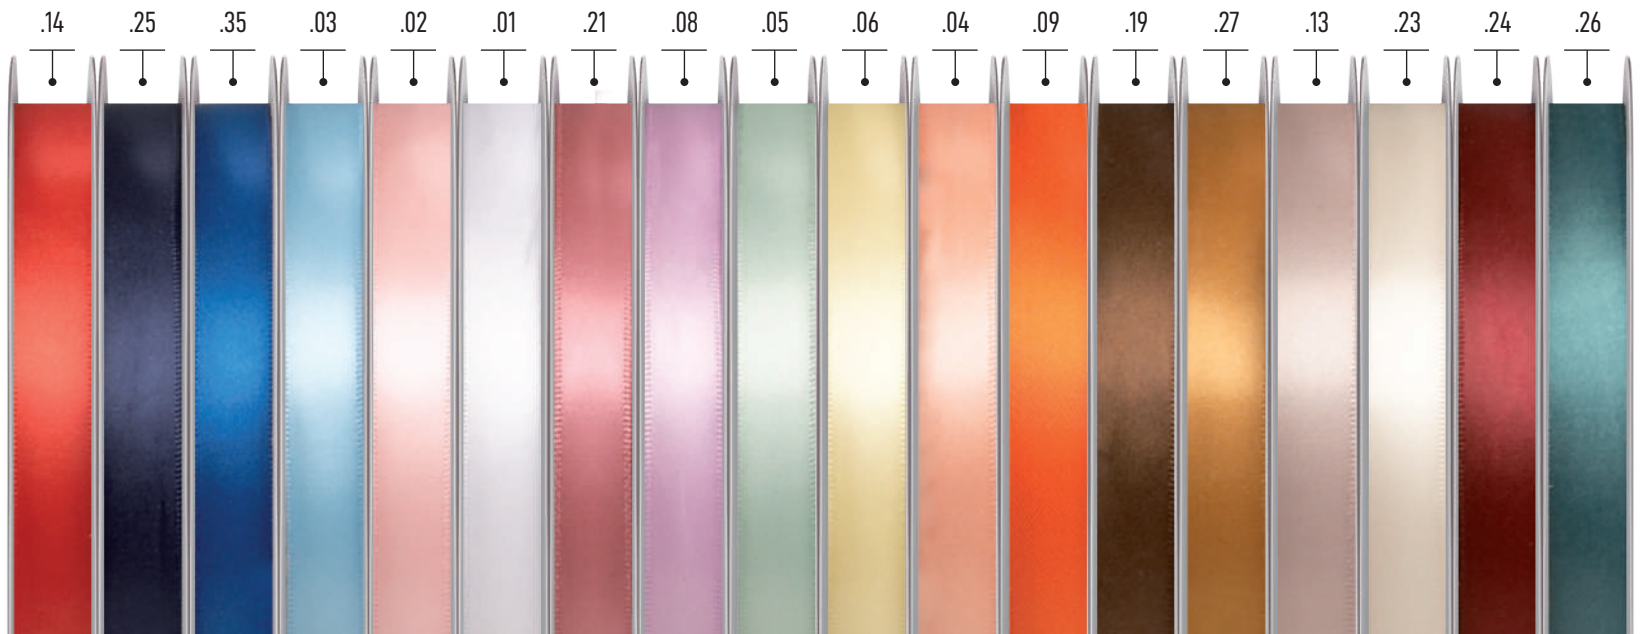

Colores disponibles | Available Colours

ANCHO DE CINTA | RIBBON WIDTH:

3 mm .04 | .05 | .06 | .08 | .09 | .13 | .19 | .21 | .25 | .26 | .27 | .28

6 mm .03 | .05 | .06 | .08 | .09 | .13 | .14 | .21 | .25

12 mm .01 | .03 | .04 | .05 | .06 | .08 | .09 | .13 | .14 | .23 | .24 | .35