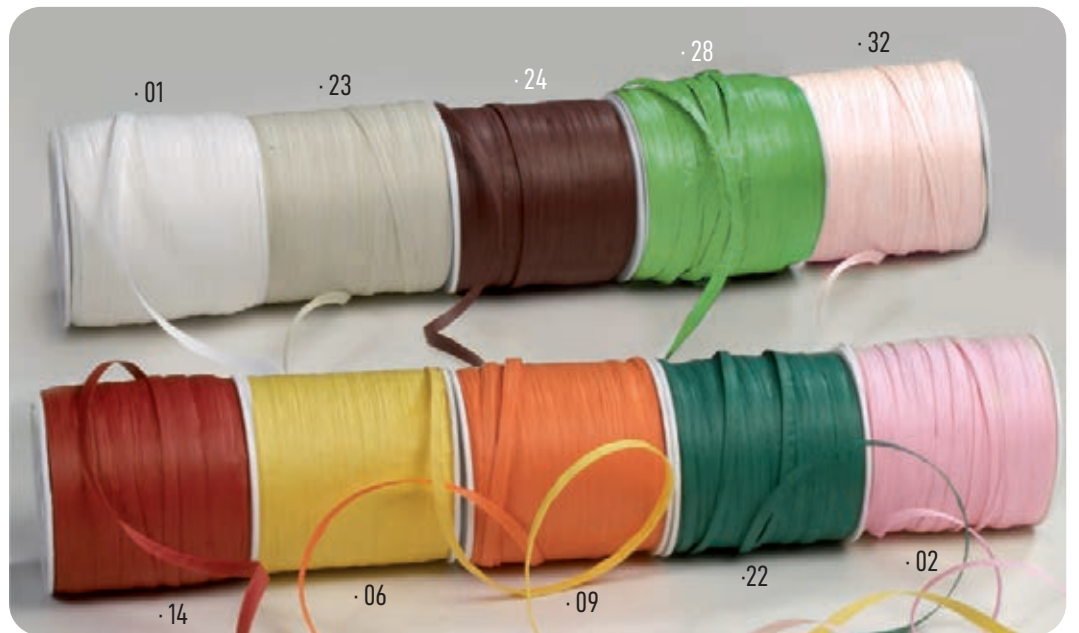

S80

RAFIA DE PAPEL | RAFFIA PAPER | RAFIA IN CARTA | RAPHIA EN PAPIER