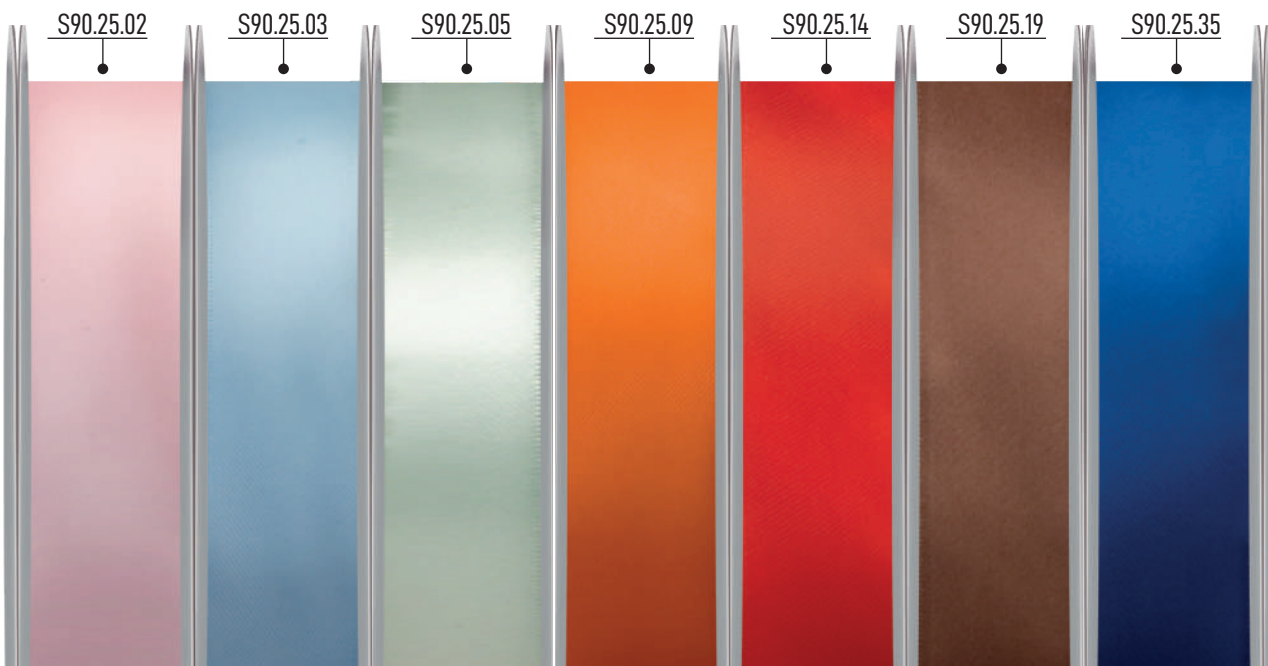

SATEN 2 CARAS ORILLADO | WOVEN EDGE TWO FACE SATIN | RASO DUE LATI BORDATI | SATIN DEUX FACES AVEC OURLET

S90.25.02

S90.25.03

S90.25.05

S90.25.09

S90.25.14

S90.25.19

S90.25.35

ANCHO DE CINTA | RIBBON WIDTH: 25 mm