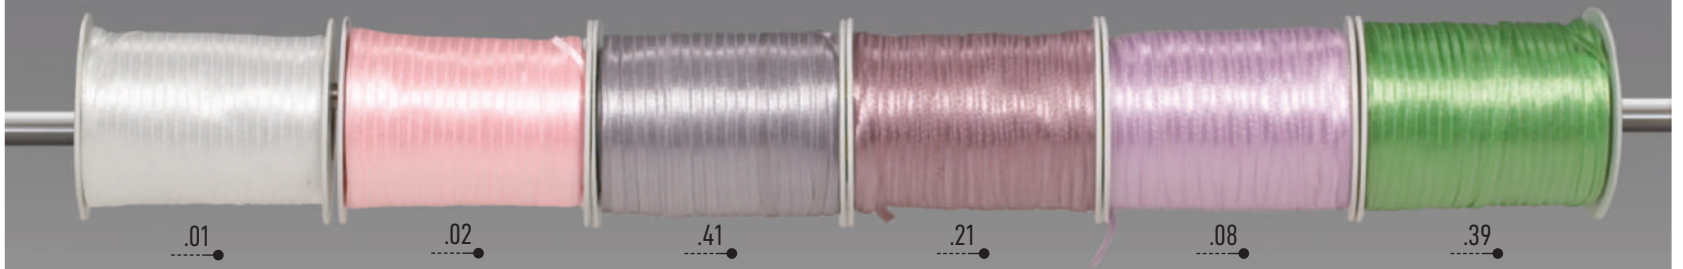

S100.03 RASO BRILLANTE | SHINY SATIN | RASO BRILLANTE | SATIN BRILLANT

3 mm

.01

.02

.41

.21

.08

.39