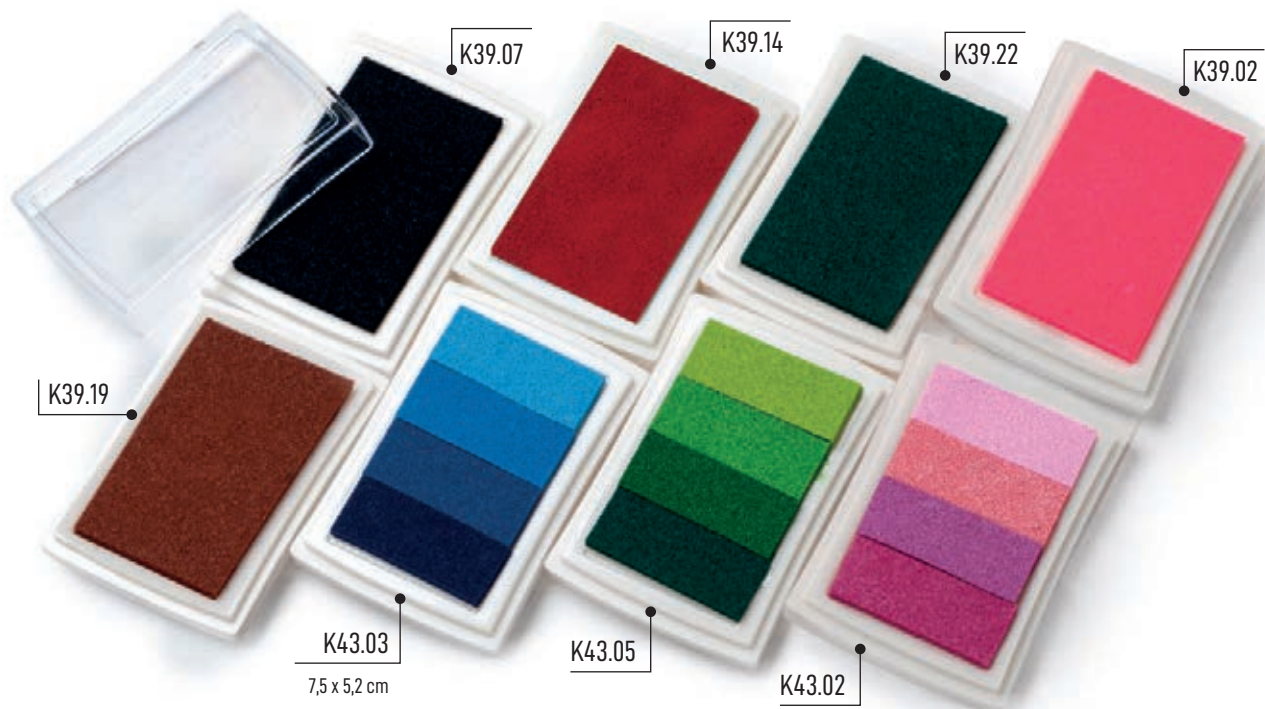

K39.19

K39.07

K39.14

K39.22

K39.02

K43.03

7,5 x 5,2 cm

K43.05

K43.02